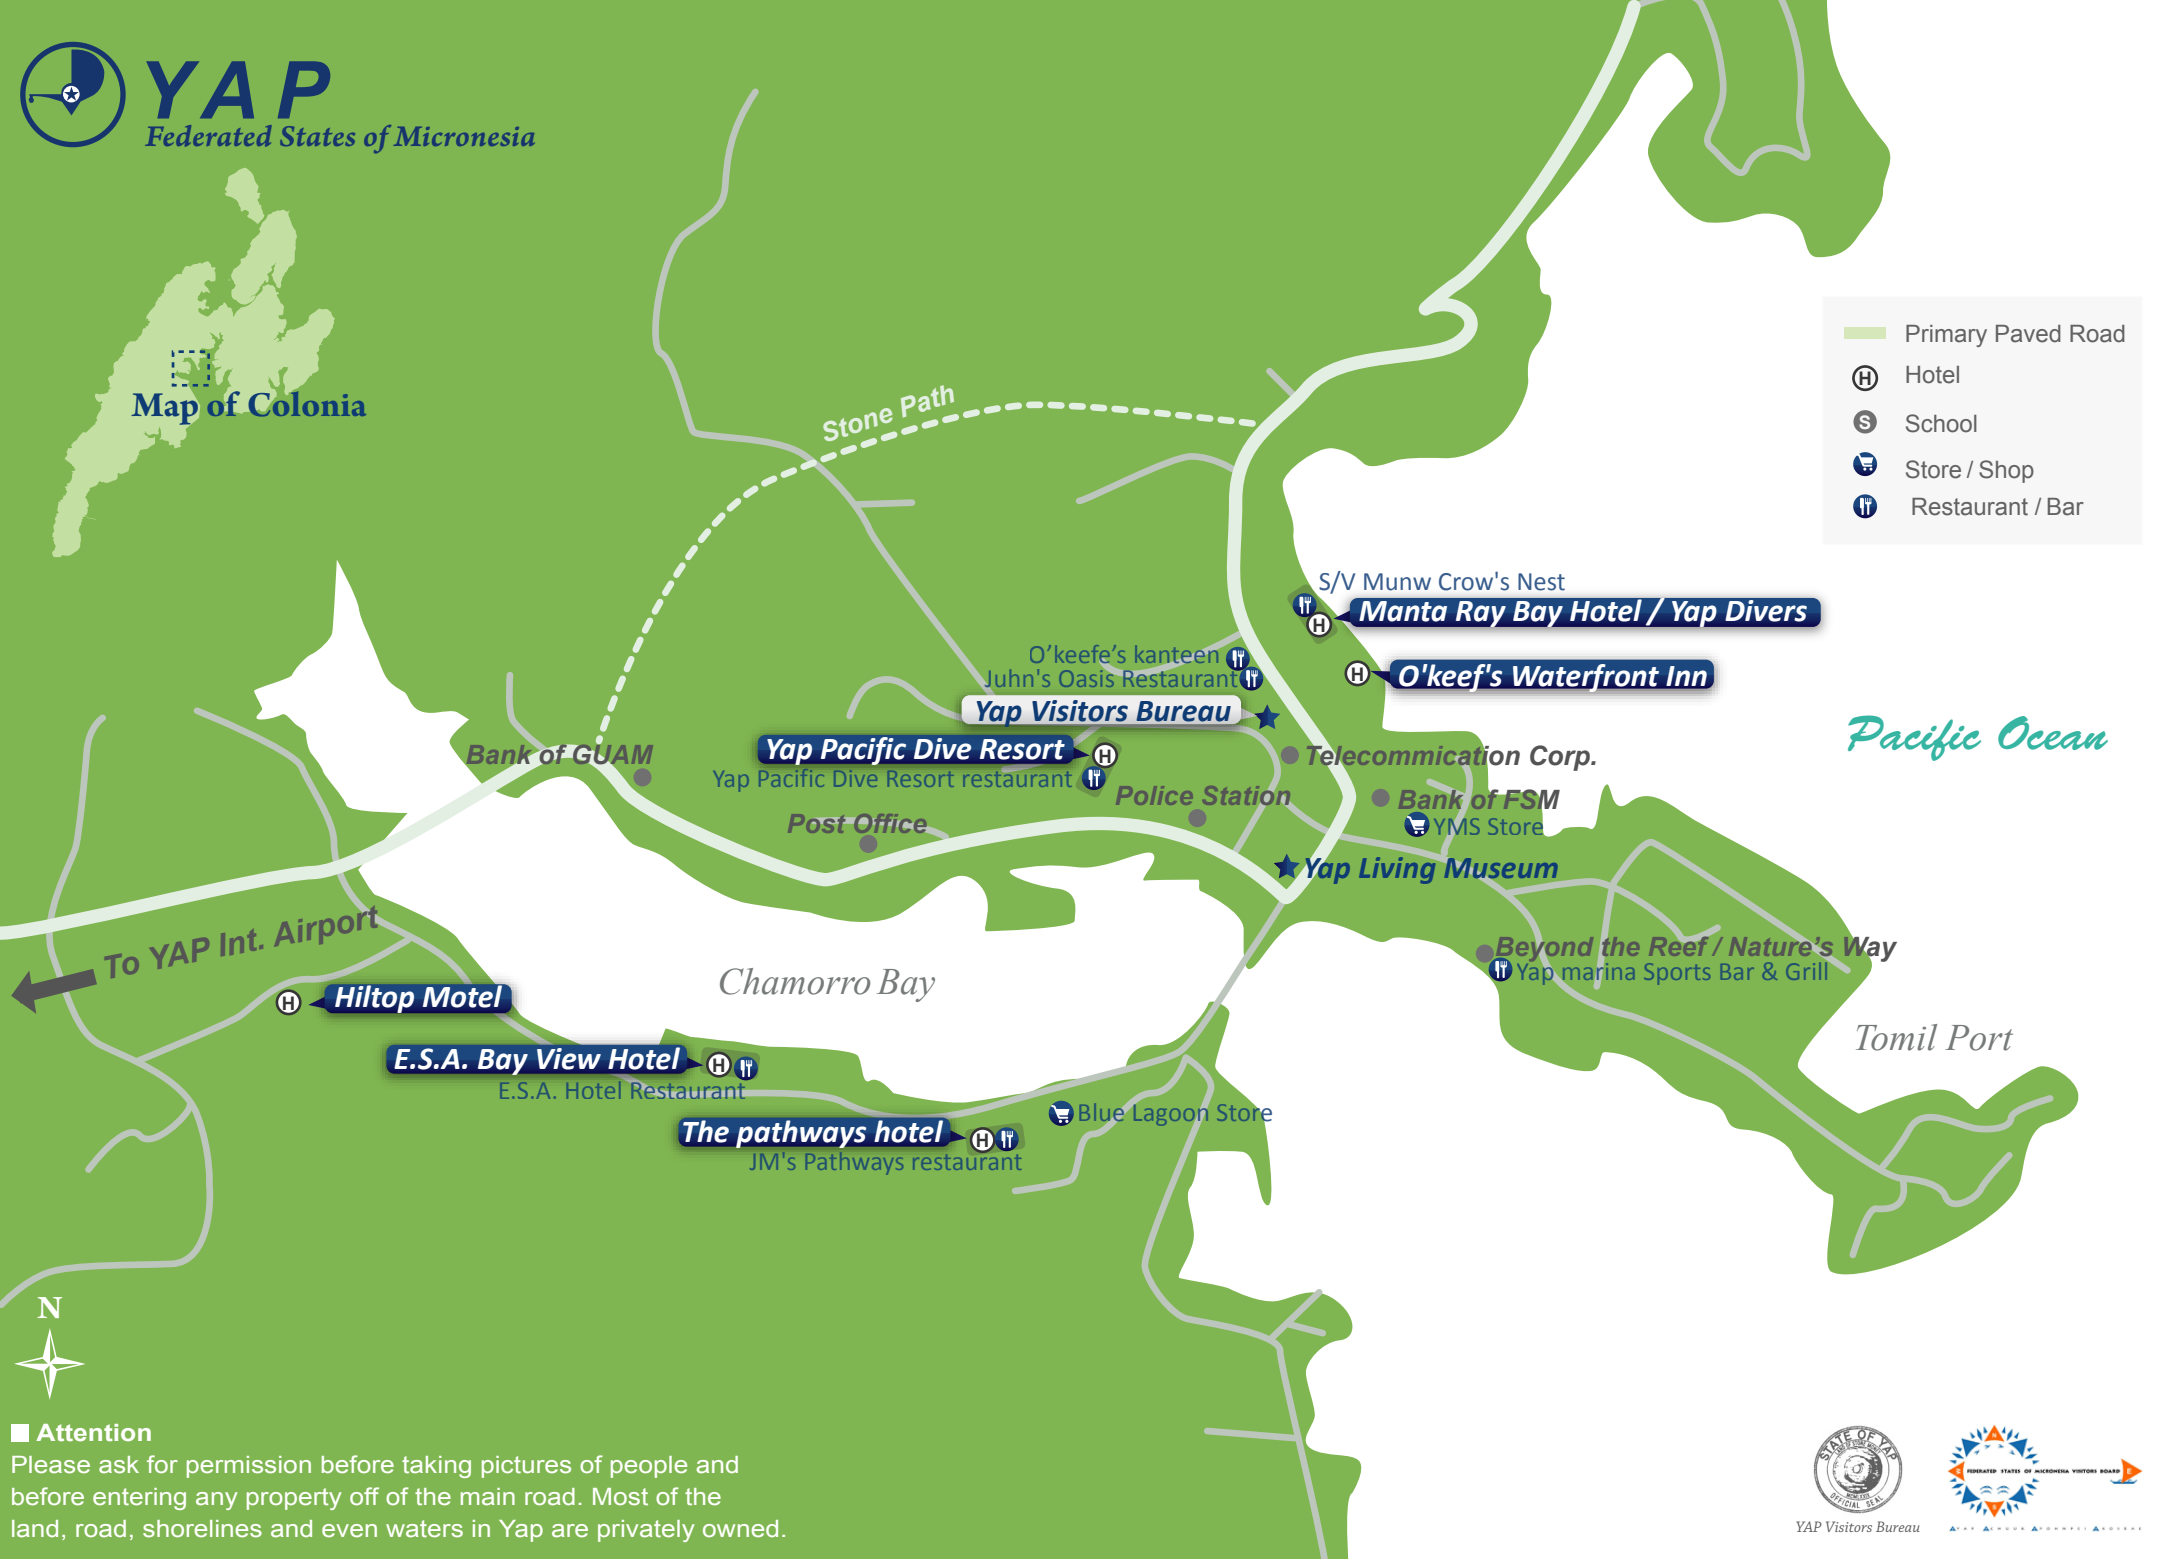

Map of Colonia

-  Primary Paved Road
-  Hotel
-  School
-  Store / Shop
-  Restaurant / Bar

To YAP Int. Airport

Pacific Ocean

Chamorro Bay

Tomil Port

■ Attention
Please ask for permission before taking pictures of people and before entering any property off of the main road. Most of the land, road, shorelines and even waters in Yap are privately owned.